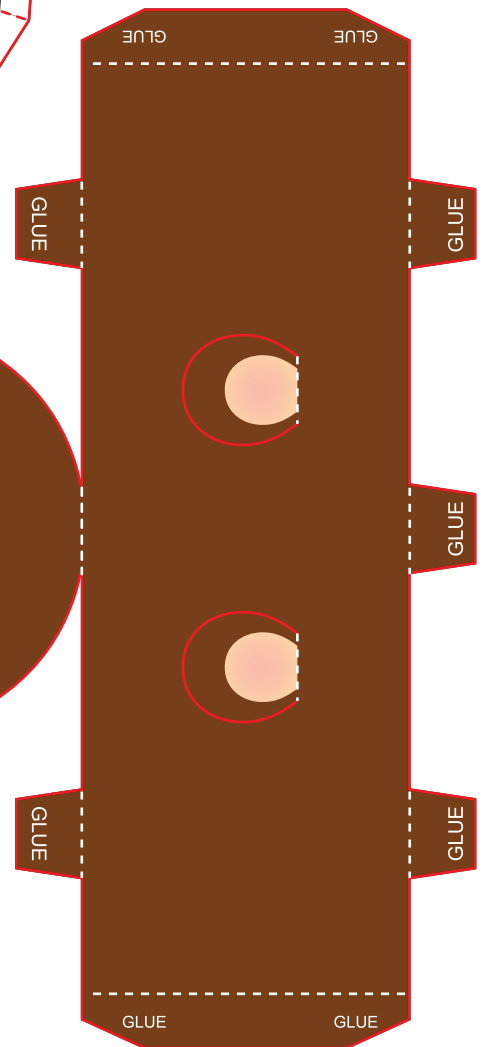

Exclusively designed for Jade's ToyBox

Visit www.jadestoybox.com

Template and Design by:

Christopher Bonnette

Visit www.macula.tv/papercraft
for more paper toys!

CUT

FOLD

©2008 MACULA.TV All rights reserved.